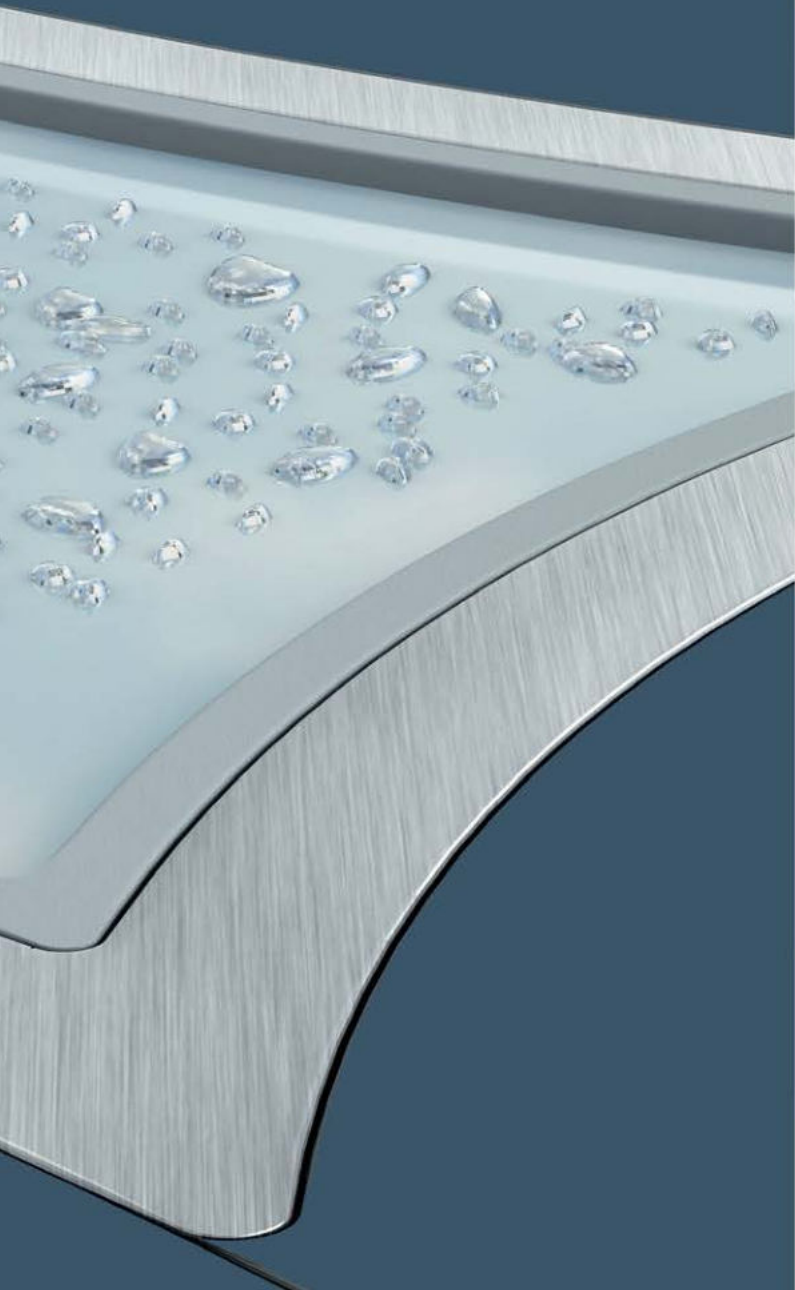

perito [®]
vchodové dveře

alu design / alu smart

alu design

12 LIBERTY AD | line

12 LILY AD | line

12 LORRAINE AD | line

12 LOUISE AD | line

13 MEGAN AD | line